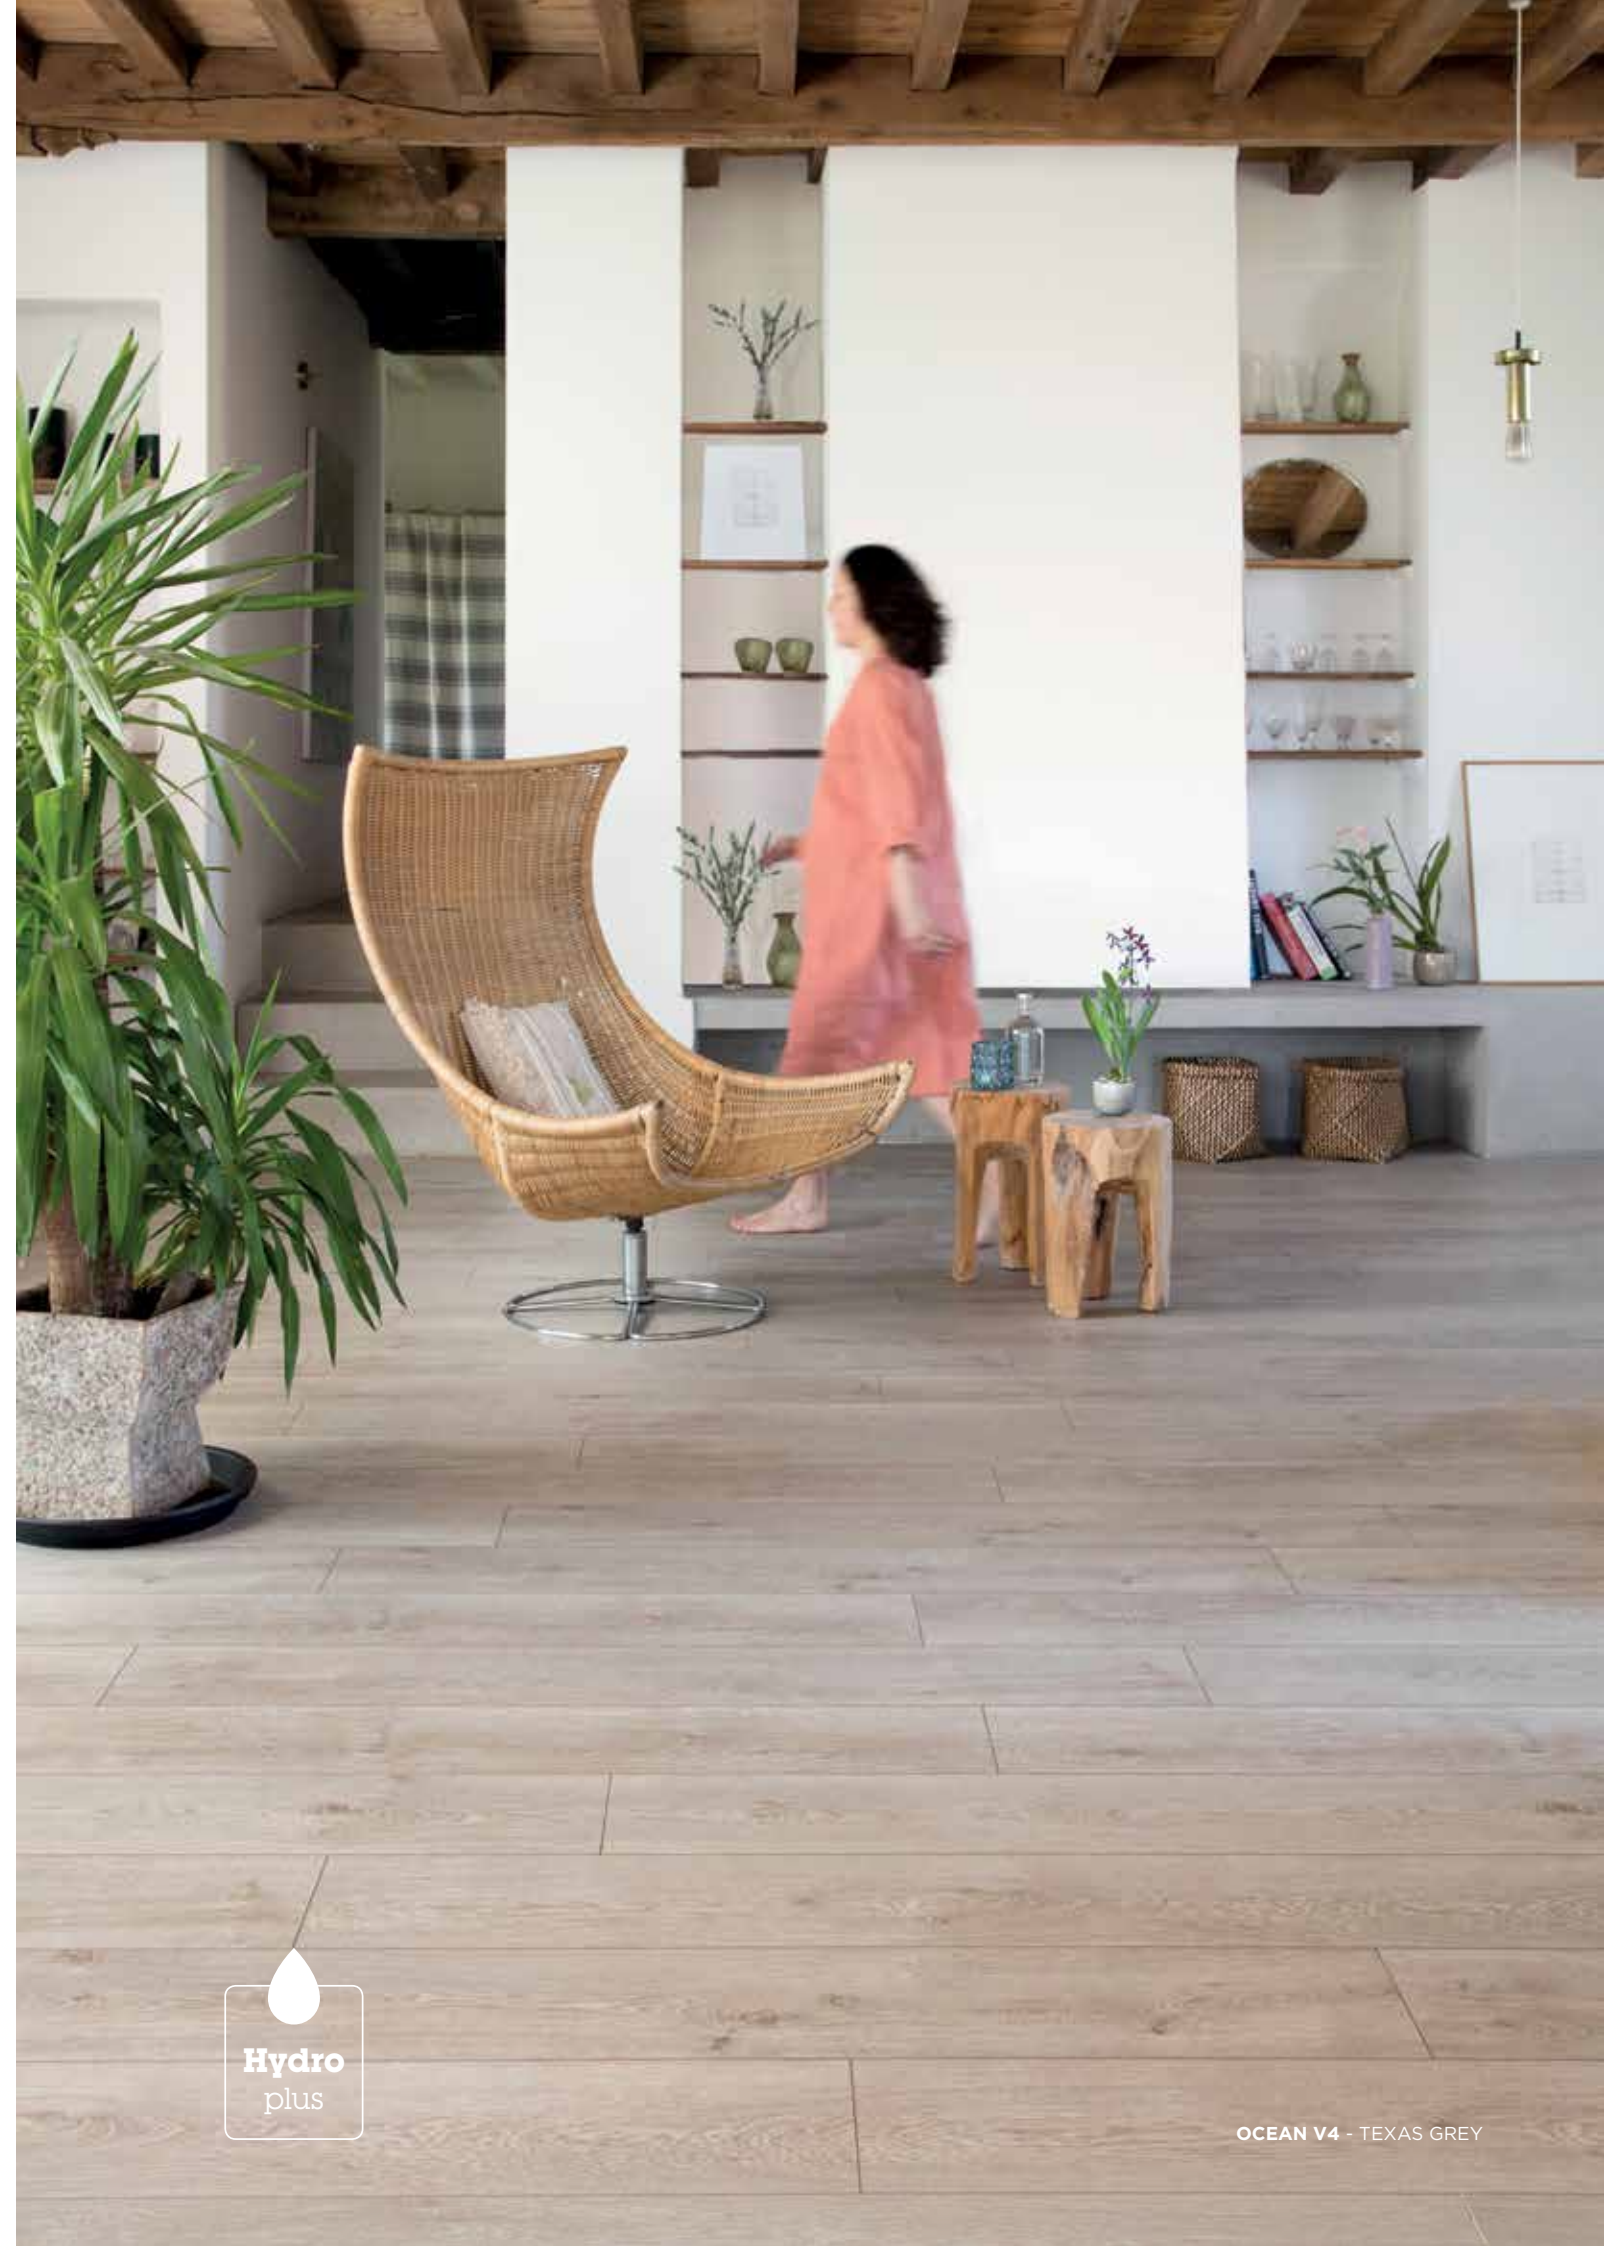

OCEAN V4 - TEXAS GREY