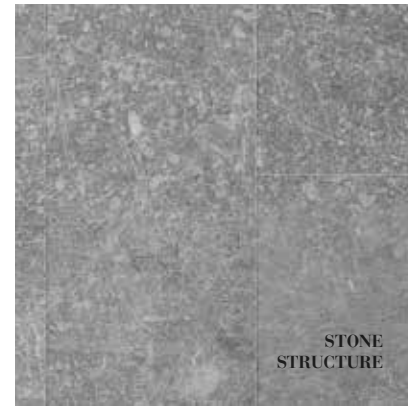

REAL WOOD
STRUCTURE

B7516 CHARME - BLACK
Available in Impulse V4 / Finesse / Chateau

> *STONE*

STONE
STRUCTURE

B7415 STONE - COPPER
Available in Ocean V4 / Finesse

STONE
STRUCTURE

B7410 STONE - DARK GREY
Available in Ocean V4 / Finesse