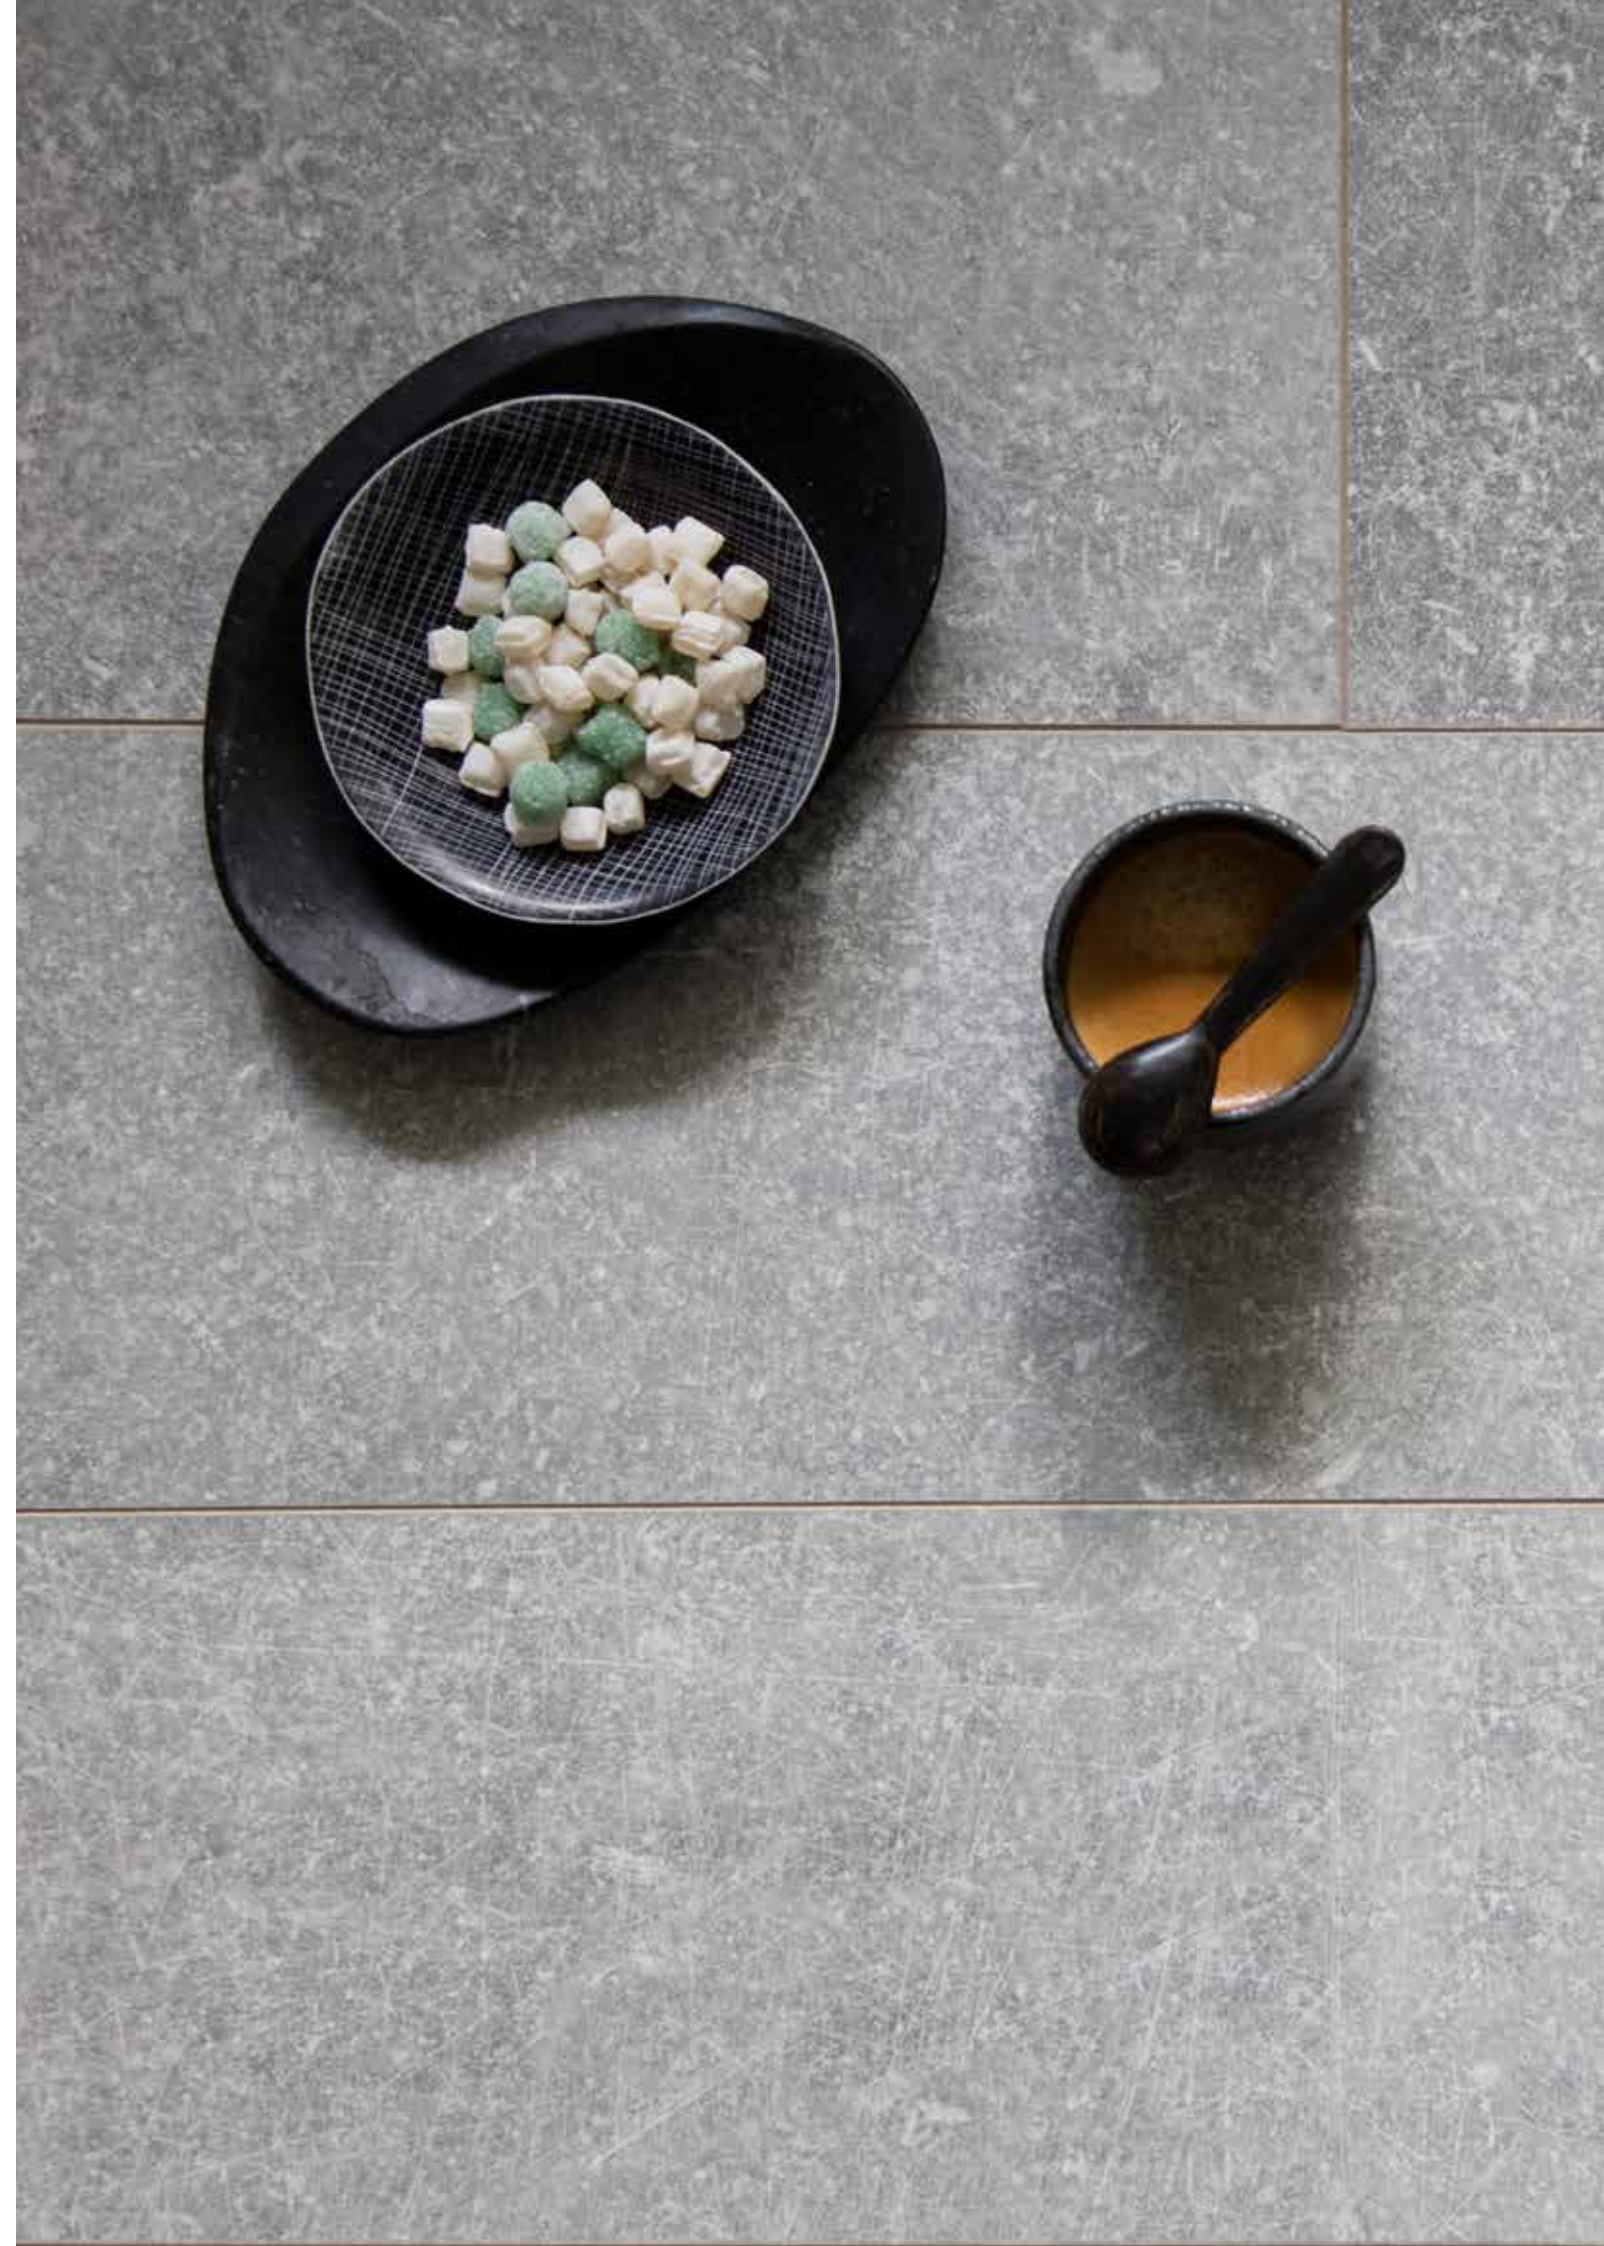

B7516 CHARME - BLACK
Available in Impulse V4 / Finesse / Chateau