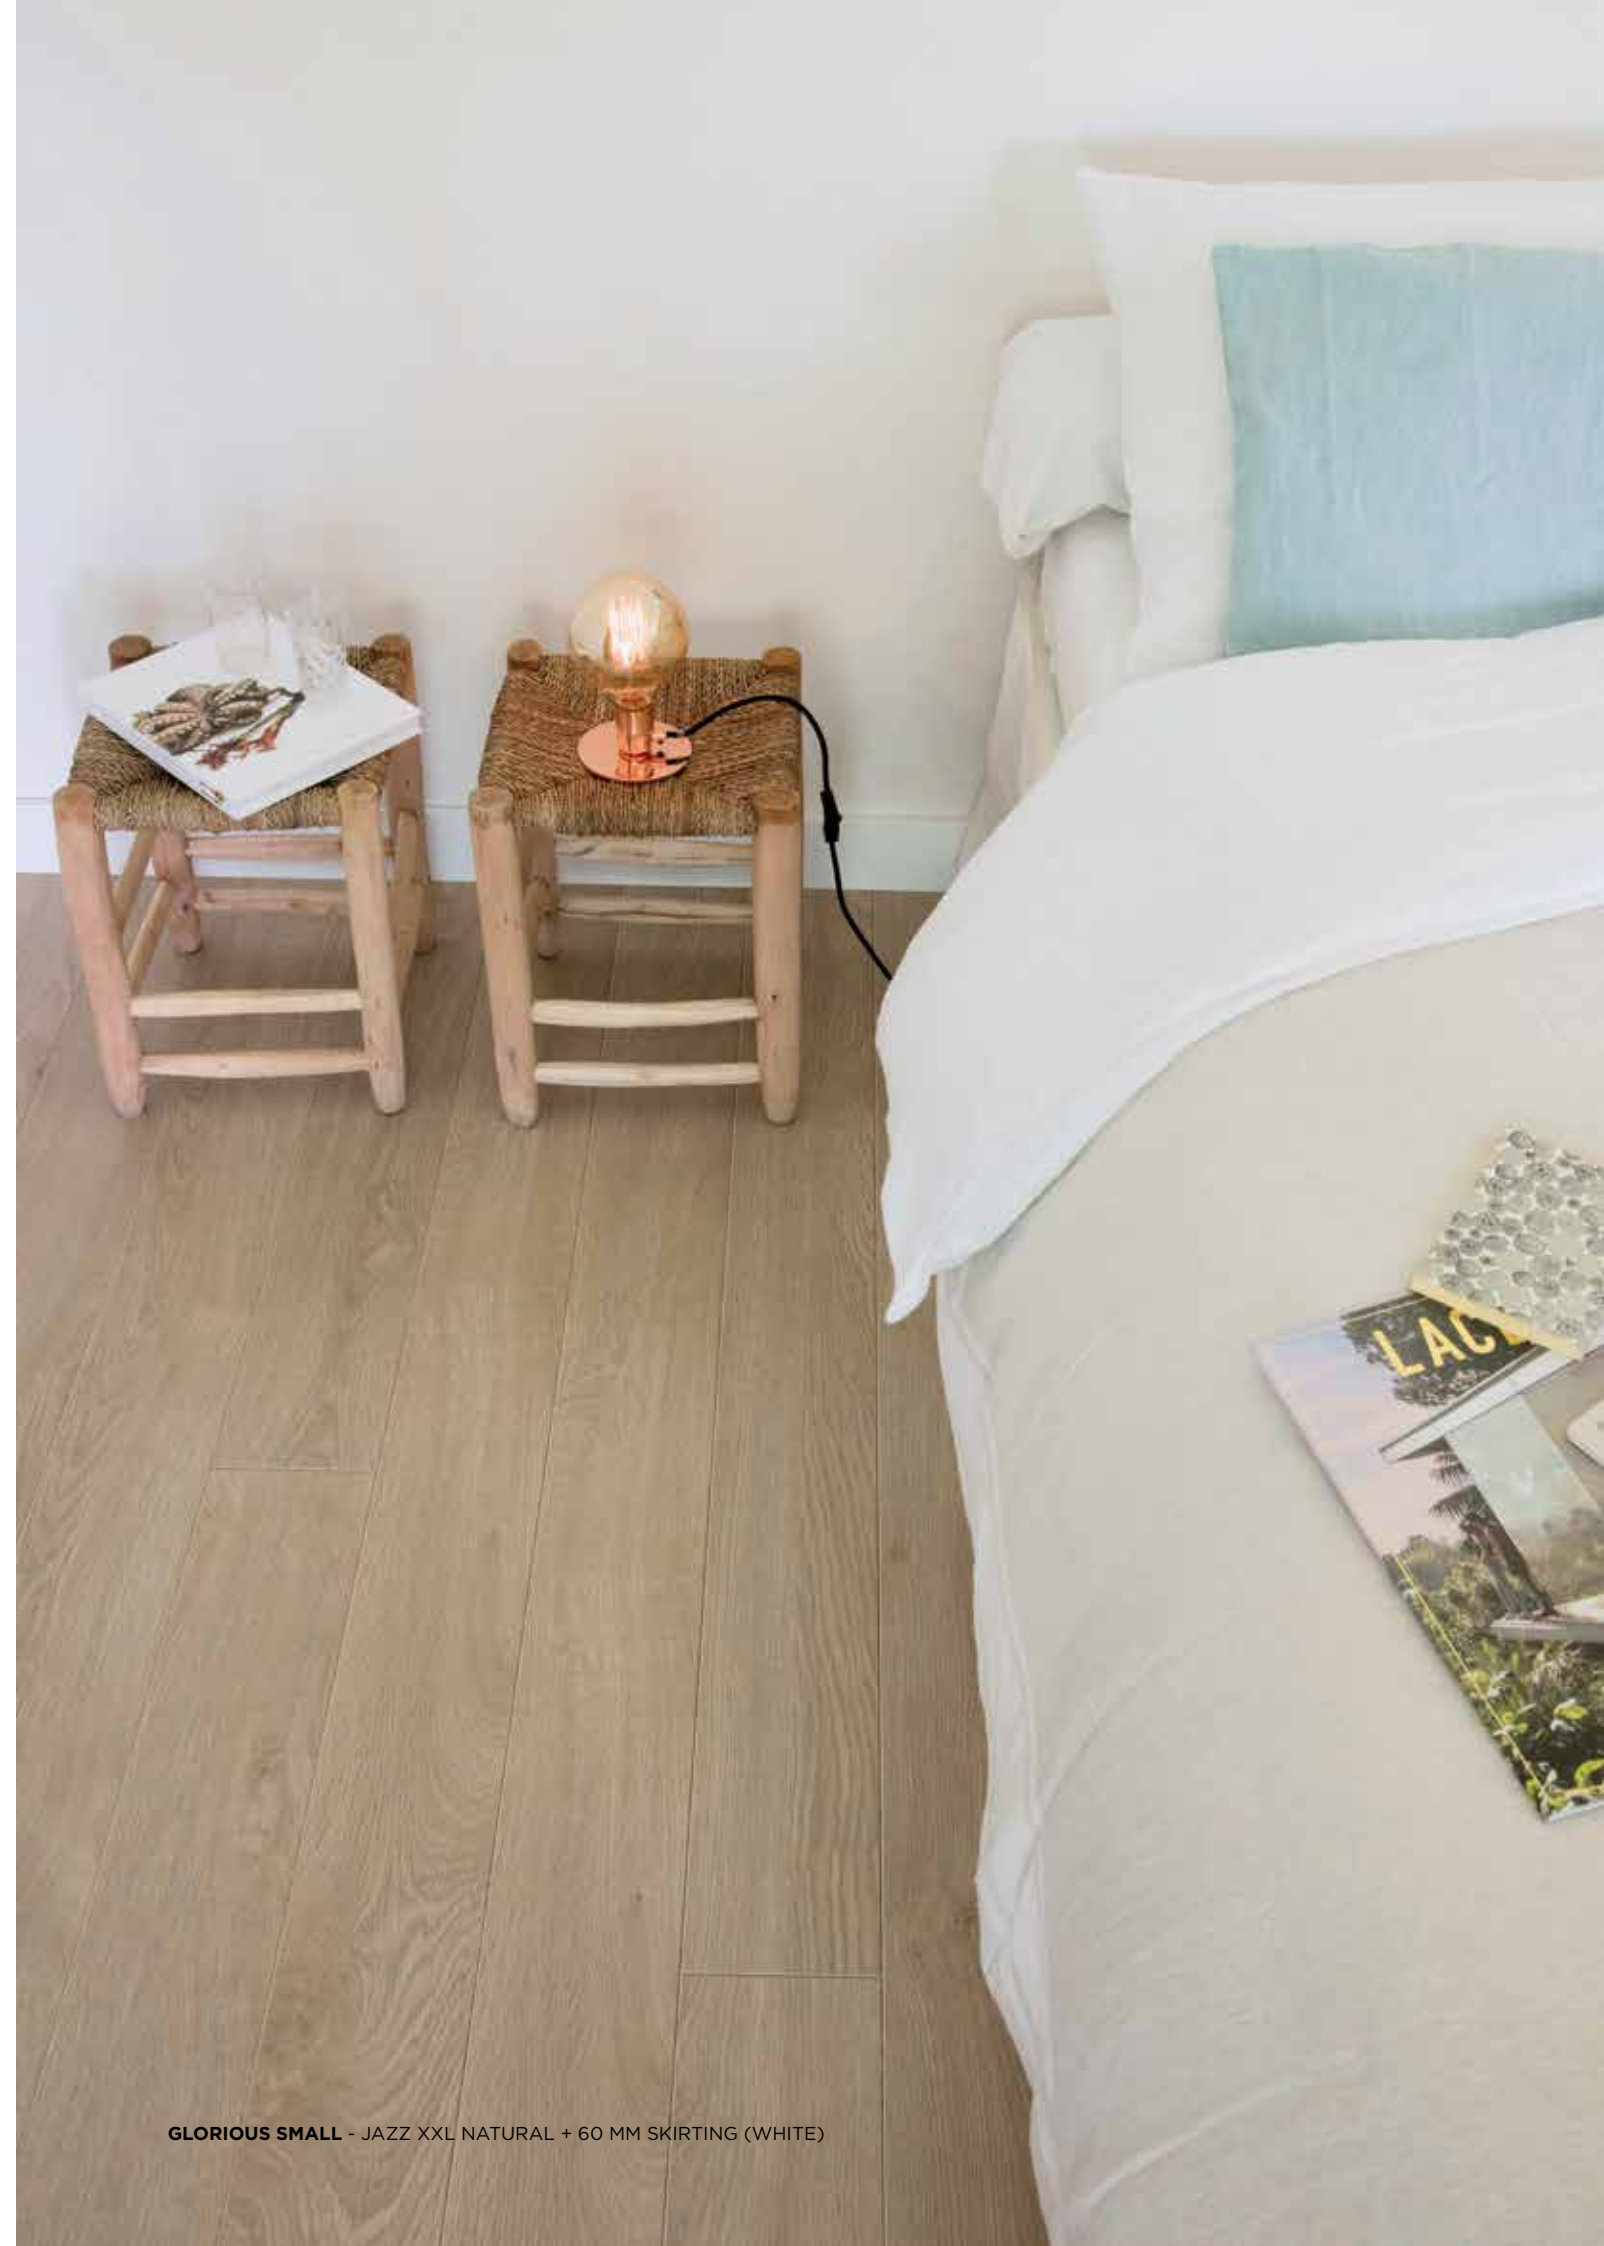

Skirting	T-Profile
60 mm: 63001133	2 m: 63001481
80 mm: 63001208	1 m: 63001895

GLORIOUS SMALL - JAZZ XXL NATURAL + 60 MM SKIRTING (WHITE)

GLORIOUS LUXE

Thickness	Length / Width	Bevel	Surface	Installation	
9 mm	2038 x 190	4 bevels	Deep Structure	5G	XLong boards