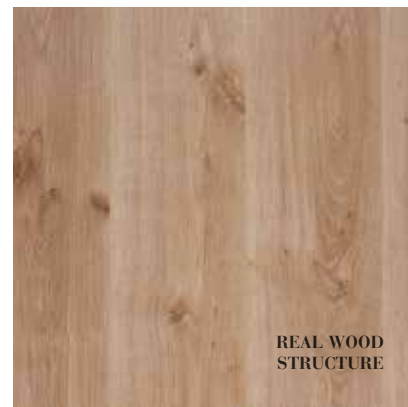

B7507 CHARME - NATURAL
Available in Impulse V4 / Finesse / Eternity

REAL WOOD
STRUCTURE