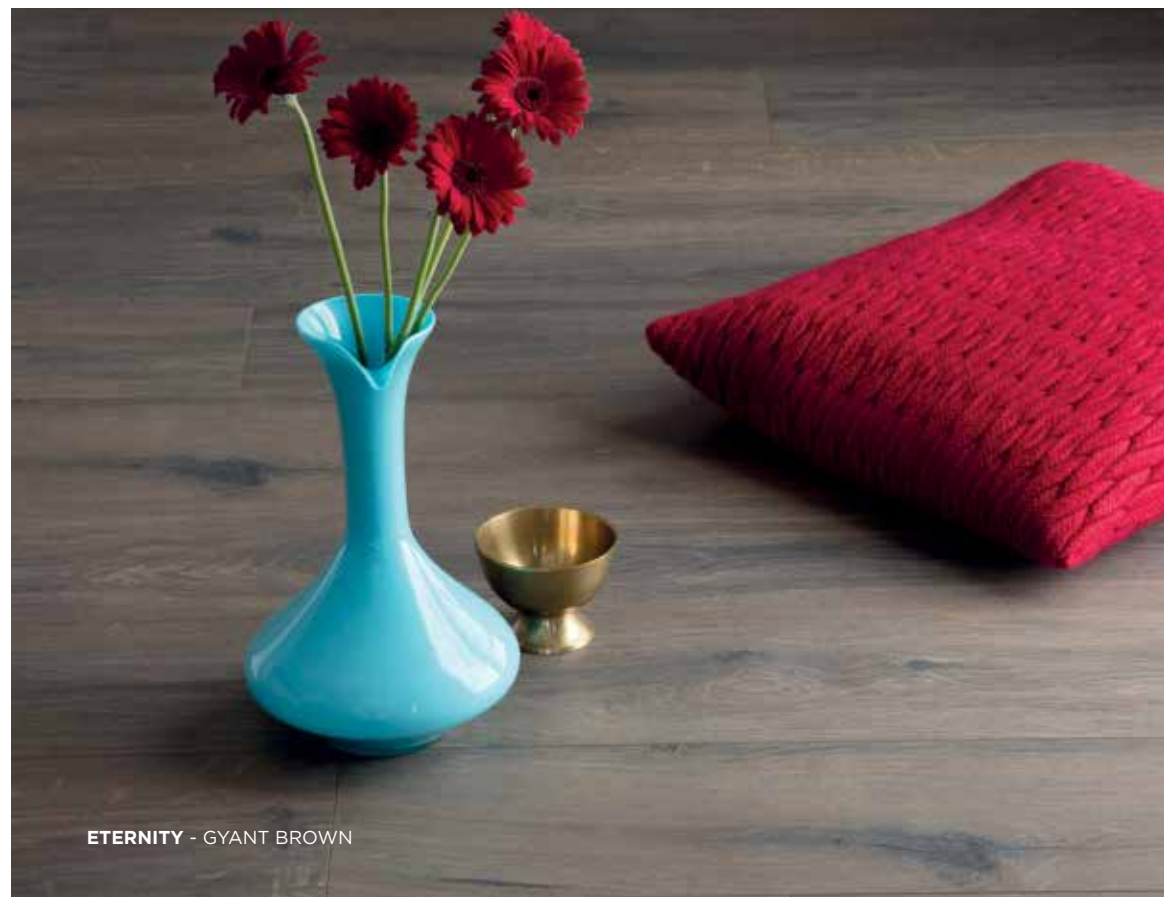

ETERNITY - GYANT BROWN

***SIMPLY THE BEST
BETTER THAN ALL THE REST***