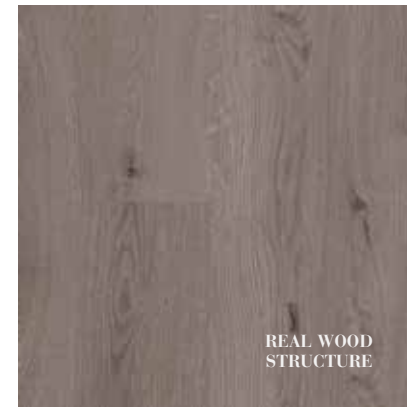

B4508 CANYON - GREY
Available in Ocean Luxe / Eternity

REAL WOOD
STRUCTURE