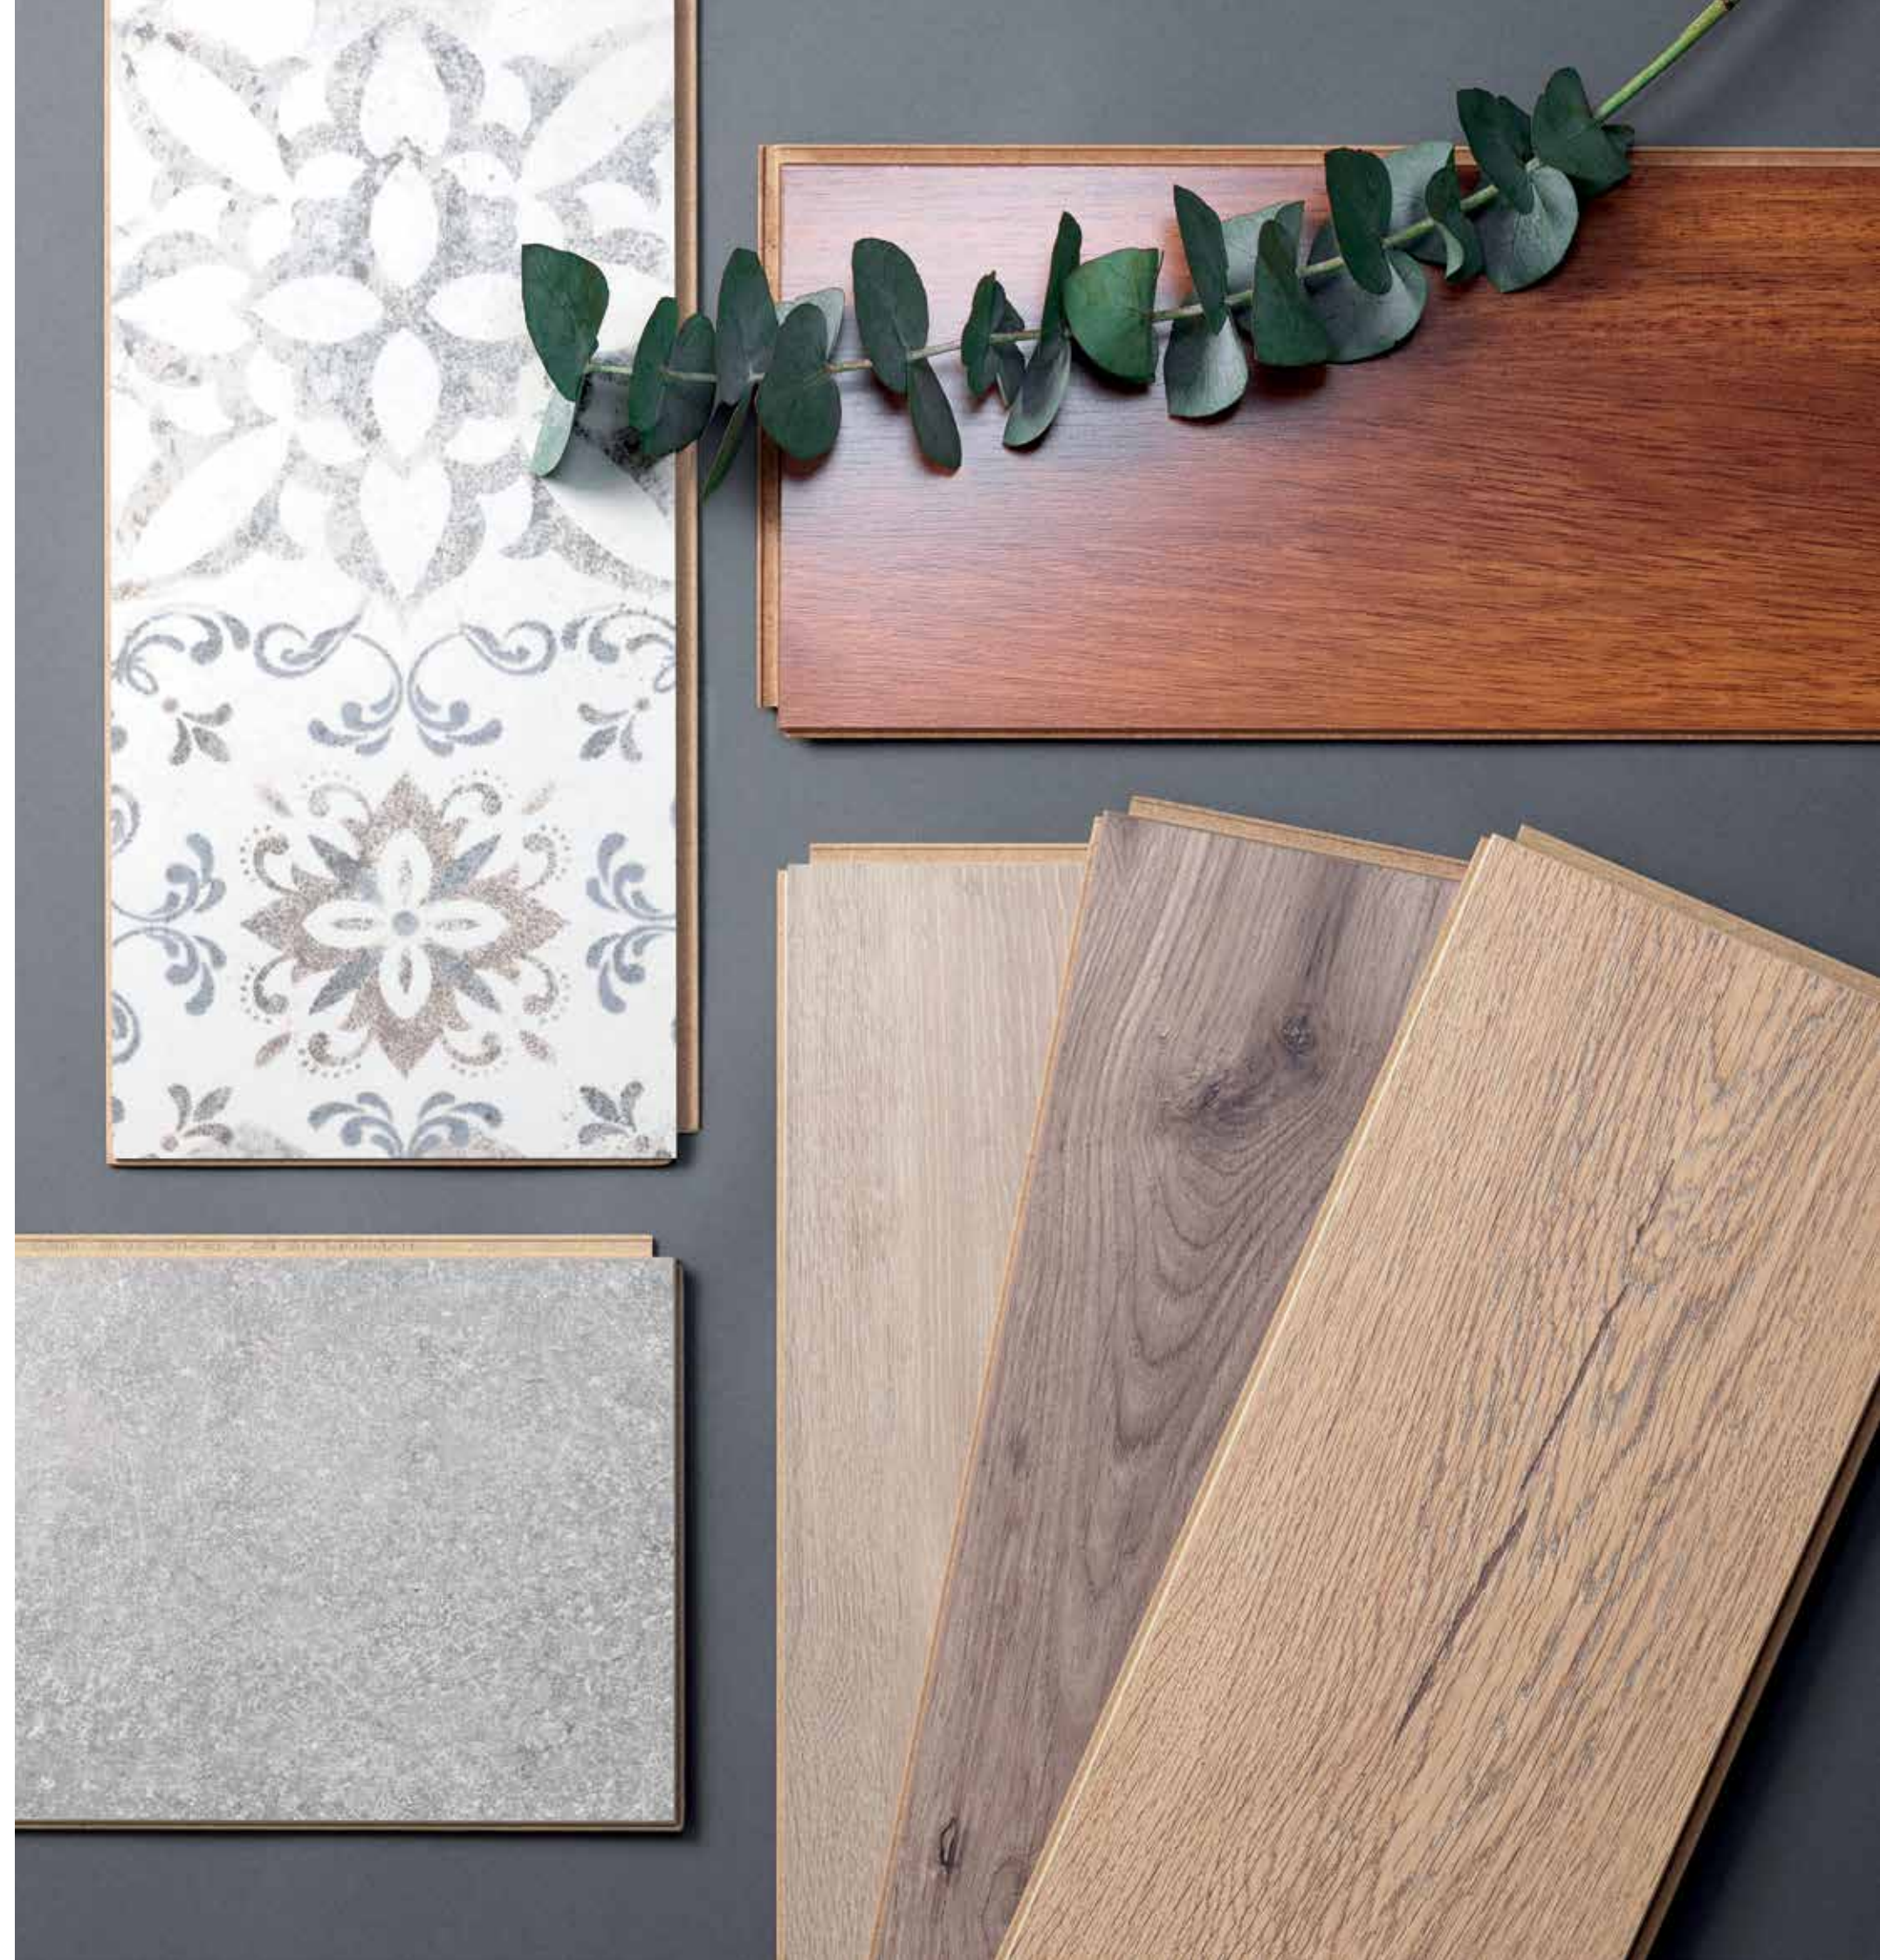

3. ***FINISH***

- ***WOOD STRUCTURE***
- ***REAL WOOD STRUCTURE***
- ***DEEP STRUCTURE***
- ***GLOSS***
- ***STONE***

What kind of finish do you desire? BerryAlloc Laminate floors provide you with the luxury of choice: Wood structure, real wood structure or deep structure, gloss, even authentic-looking stone. Depending on room size and your preferences, you can choose between a floor with or without bevels, the structure you prefer, the size of the planks and last but not least, the colour of the floor.

See structure guide on p.48