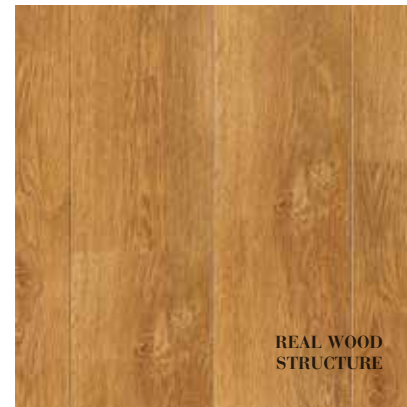

B7906 SPIRIT - LIGHT BROWN
Available in Impulse V4 / Finesse

REAL WOOD
STRUCTURE

B7606 TEXAS - LIGHT BROWN
Available in Impulse V2 / Chateau

> **NATURAL**

WOOD
STRUCTURE

B2307 BEECH - NATURAL
Available in Smart 7