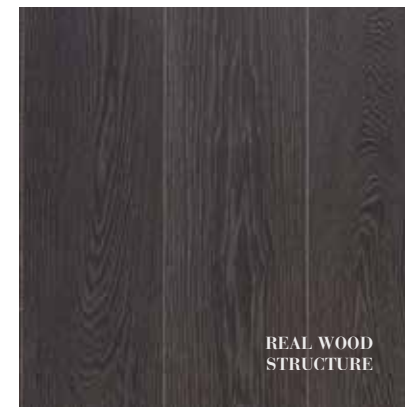

REAL WOOD
STRUCTURE

B7610 TEXAS - DARK GREY
Available in Impulse / Impulse V2 / Eternity

REAL WOOD
STRUCTURE

B1010 JAZZ XXL - DARK GREY
Available in Glorious XL

> **BLACK**

REAL WOOD
STRUCTURE

B6516 B&W - BLACK
Available in Impulse V4 / Finesse