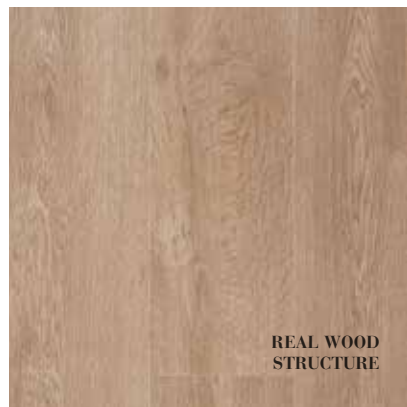

REAL WOOD
STRUCTURE

B4107 GYANT - NATURAL
B1107 GYANT XL - NATURAL
Available in **Gyant**: Impulse V2/Ocean/ Ocean V4
Gyant XL: Glorious/

> **NATURAL**

REAL WOOD
STRUCTURE

B1007 JAZZ XXL - NATURAL
Available in Glorious Small / Glorious XL
Glorious / Eternity Long