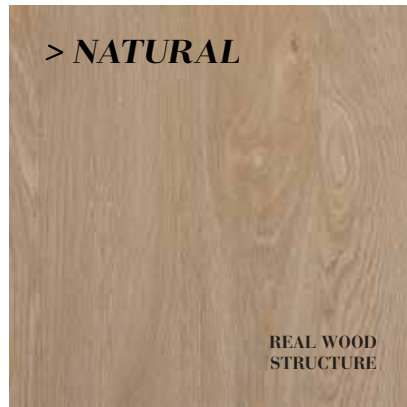

B4507 CANYON - NATURAL
Available in Ocean Luxe / Eternity

> **NATURAL**

REAL WOOD
STRUCTURE