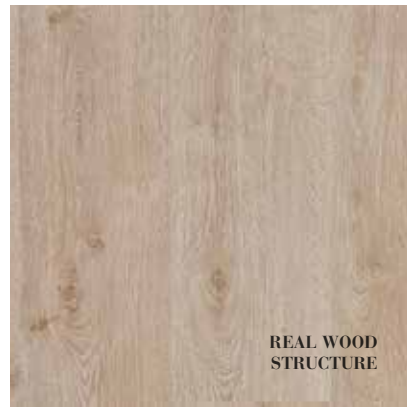

B1205 CRACKED XL - LIGHT NATURAL
Available in Glorious Luxe / Eternity Long

REAL WOOD
STRUCTURE