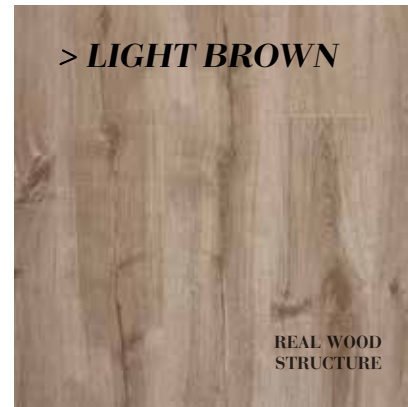

B7505 CHARME - LIGHT NATURAL
Available in Impulse / Impulse V2 / Chateau

> **LIGHT BROWN**

REAL WOOD
STRUCTURE