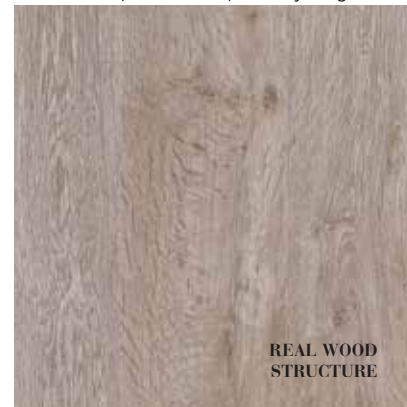

REAL WOOD
STRUCTURE

B7908 SPIRIT - GREY
Available in Impulse / Impulse V2

> **GREY**

WOOD
STRUCTURE

B4208 CRUSH - GREY
Available in Smart 8 / Smart 8 V4

REAL WOOD
STRUCTURE

B7608 TEXAS - GREY
Available in Impulse / Impulse V2 / Ocean
Ocean V4 / Ocean Luxe* / Chateau