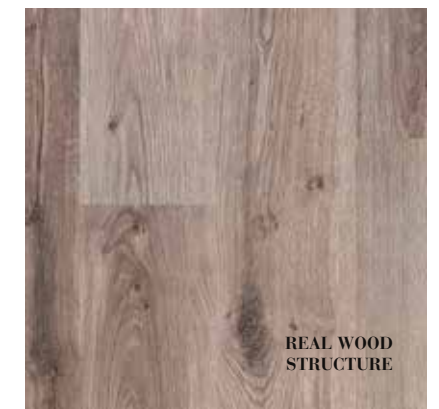

> **BROWN NATURAL**

WOOD
STRUCTURE

B4212 CRUSH - BROWN NATURAL
Available in Smart 7 / Smart 8 V4

> **GREY**

DEEP
STRUCTURE

B4508 CANYON - GREY
Available in Ocean Luxe / Eternity

REAL WOOD
STRUCTURE

B1008 JAZZ XXL - GREY
Available in Glorious XL