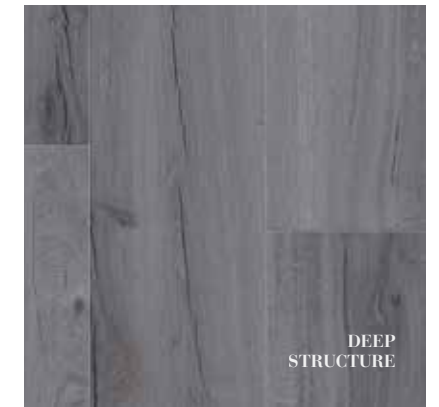

B7908 SPIRIT - GREY
Available in Impulse / Impulse V2

DEEP
STRUCTURE

B1210 CRACKED XL - DARK GREY
Available in Glorious Luxe / Eternity Long