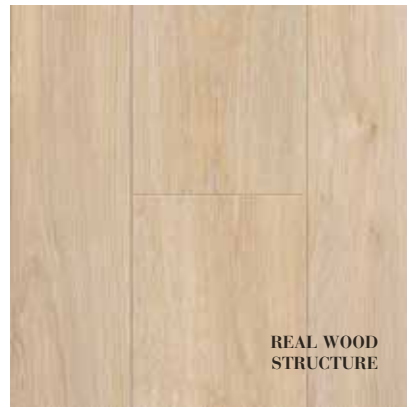

B6405 BLOOM - LIGHT NATURAL
Available in Smart 7 / Smart 8 V4

REAL WOOD
STRUCTURE