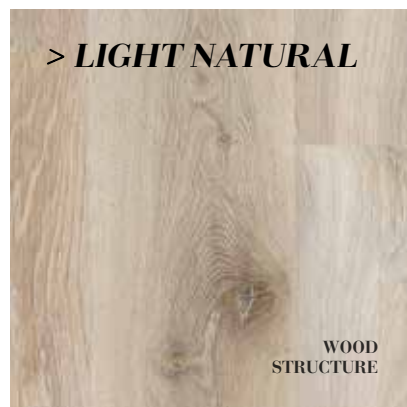

B4504 CANYON - LIGHT GREY
Available in Ocean Luxe / Eternity