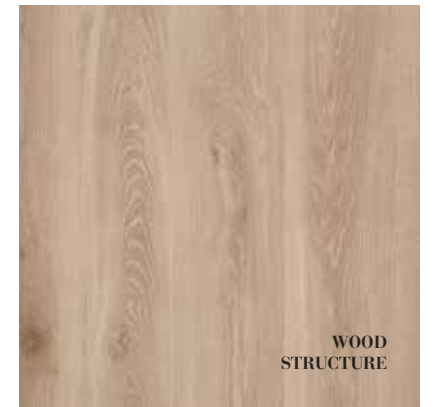

B7906 SPIRIT - LIGHT BROWN
Available in Impulse V4 / Finesse

REAL WOOD
STRUCTURE

B7606 TEXAS - LIGHT BROWN
Available in Impulse V2 / Chateau

> **NATURAL**

WOOD
STRUCTURE

B2307 BEECH - NATURAL
Available in Smart 7