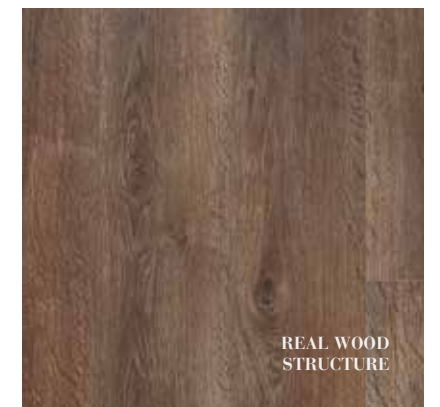

B7307 JAVA - NATURAL
Available in Smart 7 / Impulse / Impulse V4
Chateau

REAL WOOD
STRUCTURE