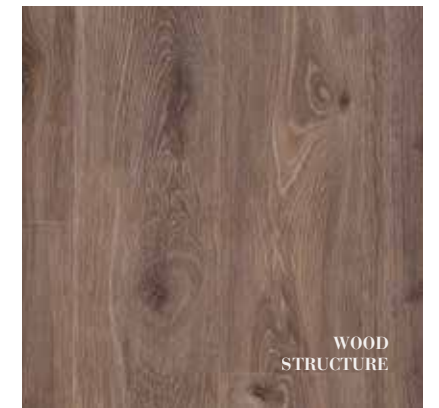

GLOSS

B7811 TEAK - BROWN
Available in Smart 8 / Ocean / Ocean V4
Chateau

GLOSS

B2011 WENGÉ - BROWN
Available in Smart 8

> **DARK BROWN**

DEEP
STRUCTURE

B1213 CRACKED XL - DARK BROWN
Available in Glorious Luxe