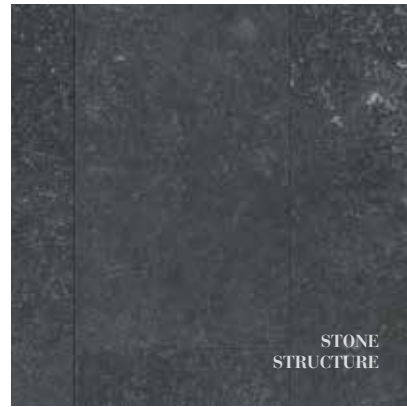

REAL WOOD
STRUCTURE

B7516 CHARME - BLACK
Available in Impulse V4 / Finesse / Chateau

> *STONE*

STONE
STRUCTURE

B7415 STONE - COPPER
Available in Ocean V4 / Finesse

STONE
STRUCTURE

B7410 STONE - DARK GREY
Available in Ocean V4 / Finesse