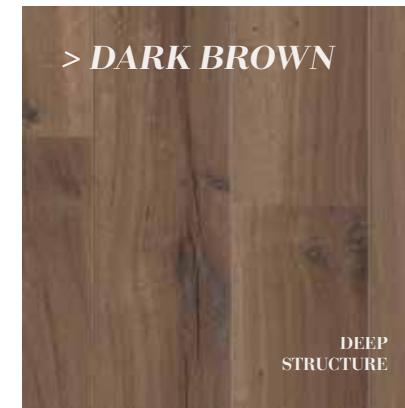

> **DARK BROWN**

DEEP
STRUCTURE