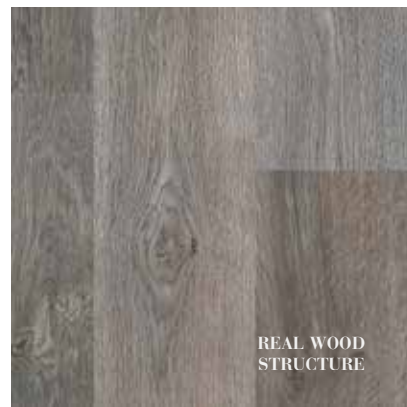

REAL WOOD
STRUCTURE

B7510 CHARME - DARK GREY
Available in Impulse V4 / Ocean / Ocean V4

DEEP
STRUCTURE

B1210 CRACKED XL - DARK GREY
Available in Glorious Luxe / Eternity Long

WOOD
STRUCTURE

B4308 BARN WOOD - GREY
Available in Smart 8 V4