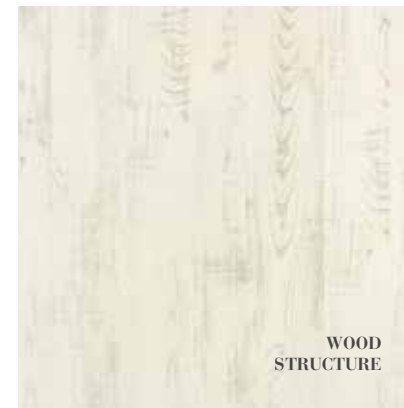

COLOUR FINDER

B6501 B&W - WHITE
Available in Impulse V4 / Finesse

B7501 CHARME - WHITE
Available in Impulse / Impulse V2 / Ocean
Ocean V4

B1001 JAZZ XXL - WHITE
Available in Glorious Small / Glorious XL

B6201 CHESTNUT - WHITE
Available in Smart 7 / Finesse / Chateau