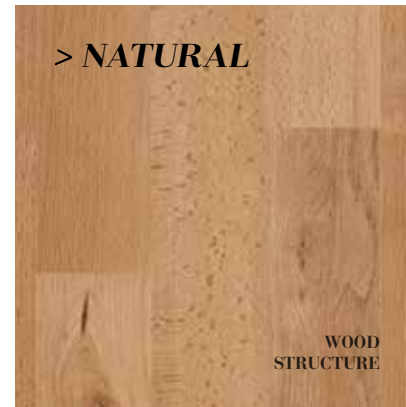

B4105 GYANT - LIGHT NATURAL
B1105 GYANT XL - LIGHT NATURAL
Available in Gyant: Impulse / Impulse V4
Gyant XL: Glorious / Glorious Small / Glorious XL

> **NATURAL**

WOOD
STRUCTURE