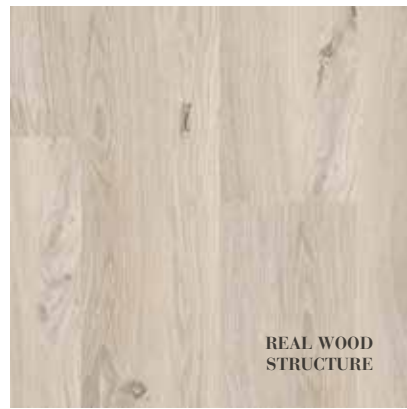

B7501 CHARME - WHITE
Available in Impulse / Impulse V2 / Ocean
Ocean V4