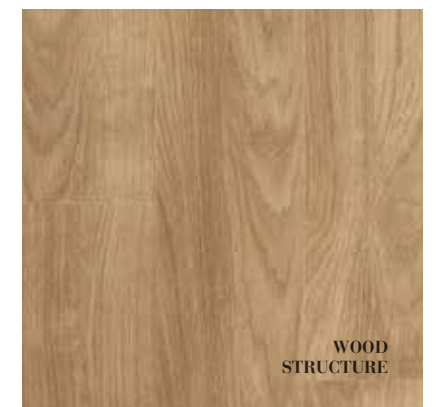

B4104 GYANT - LIGHT GREY
B1104 GYANT XL - LIGHT GREY
Available in Gyant: Impulse / Impulse V4 / Finesse
Eternity* Gyant XL: Glorious / Glorious Small / Glorious XL