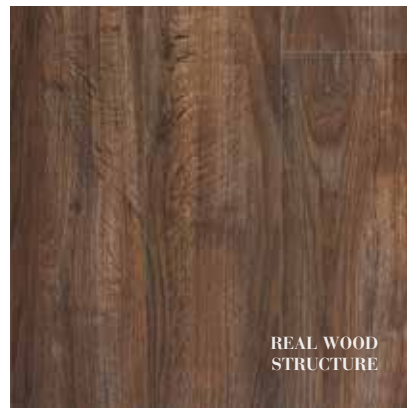

REAL WOOD
STRUCTURE